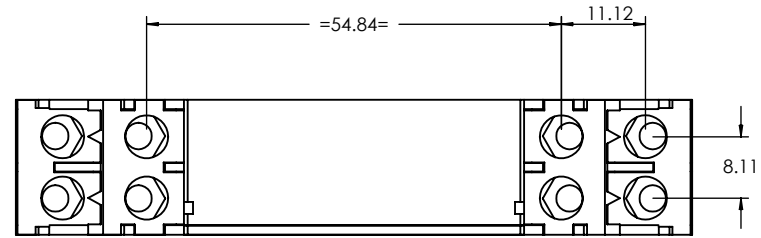

ISO VIEW
1:2

CAMDENBOSS
ELECTRONICS & ENCLOSURES
JAMES CARTER RD, MILDENHALL, SUFFOLK. IP28 7DE
TEL: 01638 716101 FAX: 01638 716554
EMAIL: Sales@CamdenBoss.com
WEB: www.CamdenBoss.com

UNLESS OTHERWISE SPECIFIED:
DIMENSIONS ARE IN MILLIMETERS

DO NOT SCALE DRAWING

REVISION. ○

GENERAL TOLERANCES +/- 0.2

TITLE:
DIMENSION DRAWING FOR CIMEB

FINISH:
LIGHT SPARK

DWG NO.

CMEB

A4

	NAME	SIGNED	DATE
DRAWN	IAN PAGANO	I.P.	16/04/14
CHKD	-	-	-

MATERIAL:
UL - 94 V0 PC

SCALE: 1:1

SHEET 1 OF 1

PROJECTION.