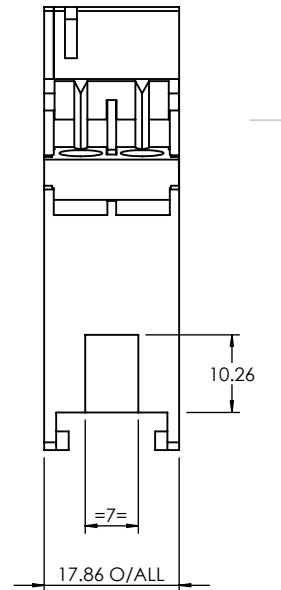

ISO VIEW
1:2

CAMDENBOSS
ELECTRONICS & ENCLOSURES
JAMES CARTER RD, MILDENHALL, SUFFOLK. IP28 7DE
TEL: 01638 716101 FAX: 01638 716554
EMAIL: Sales@CamdenBoss.com
WEB: www.CamdenBoss.com

UNLESS OTHERWISE SPECIFIED:
DIMENSIONS ARE IN MILLIMETERS

DO NOT SCALE DRAWING

REVISION. ○

GENERAL TOLERANCES +/- 0.2

TITLE:
DIMENSION DRAWING FOR CIMEB

FINISH:
LIGHT SPARK

DWG NO.

CMEB

A4

	NAME	SIGNED	DATE
DRAWN	IAN PAGANO	I.P.	16/04/14
CHKD	-	-	-

MATERIAL:
UL - 94 V0 PC

SCALE: 1:1

SHEET 1 OF 1

PROJECTION.