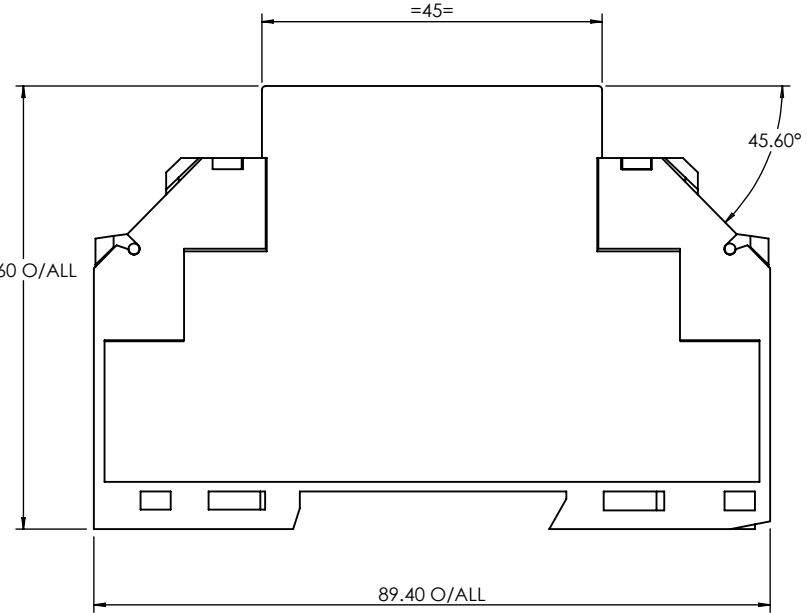

ISO VIEW
1:2

CAMDENBOSS
ELECTRONICS & ENCLOSURES
JAMES CARTER RD, MILDENHALL, SUFFOLK. IP28 7DE
TEL: 01638 716101 FAX: 01638 716554
EMAIL: Sales@CamdenBoss.com
WEB: www.CamdenBoss.com

UNLESS OTHERWISE SPECIFIED:
DIMENSIONS ARE IN MILLIMETERS

DO NOT SCALE DRAWING

REVISION. ○

GENERAL TOLERANCES +/- 0.2

TITLE:
DIMENSION DRAWING FOR CIMEB

FINISH:
LIGHT SPARK

DWG NO.

CMEB

A4

	NAME	SIGNED	DATE
DRAWN	IAN PAGANO	I.P.	16/04/14
CHKD	-	-	-

MATERIAL:
UL - 94 V0 PC

SCALE: 1:1

SHEET 1 OF 1

PROJECTION.