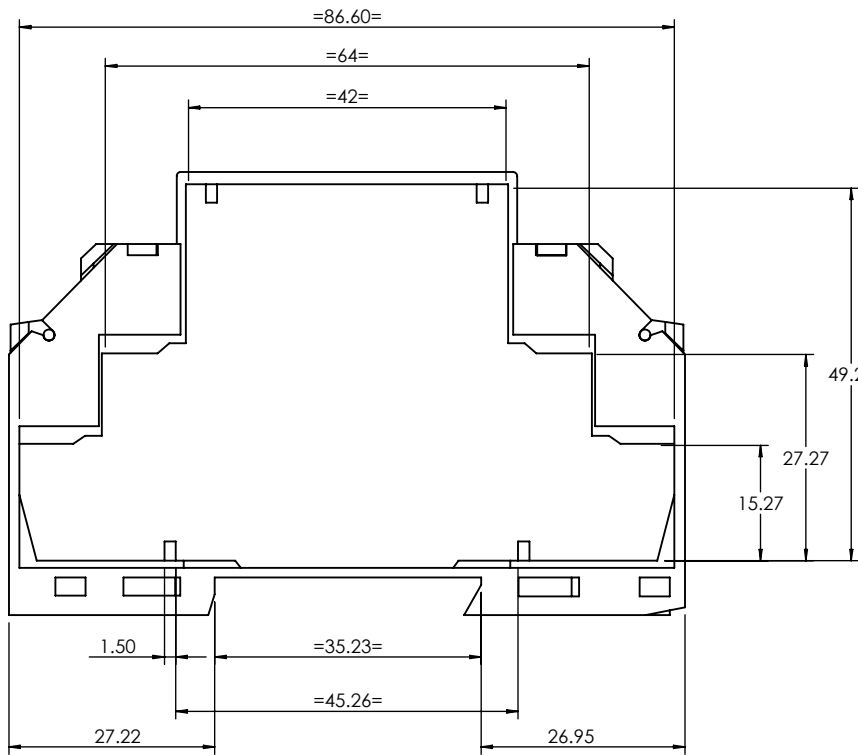

ISO VIEW
1:2

CAMDENBOSS
ELECTRONICS & ENCLOSURES
JAMES CARTER RD, MILDENHALL, SUFFOLK. IP28 7DE
TEL: 01638 716101 FAX: 01638 716554
EMAIL: Sales@CamdenBoss.com
WEB: www.CamdenBoss.com

UNLESS OTHERWISE SPECIFIED:
DIMENSIONS ARE IN MILLIMETERS

DO NOT SCALE DRAWING

REVISION. ○

GENERAL TOLERANCES +/- 0.2

TITLE:
DIMENSION DRAWING FOR CIMEB

FINISH:
LIGHT SPARK

DWG NO.

CMEB

A4

	NAME	SIGNED	DATE
DRAWN	IAN PAGANO	I.P.	16/04/14
CHKD	-	-	-

MATERIAL:
UL - 94 V0 PC

SCALE: 1:1

SHEET 1 OF 1

PROJECTION.